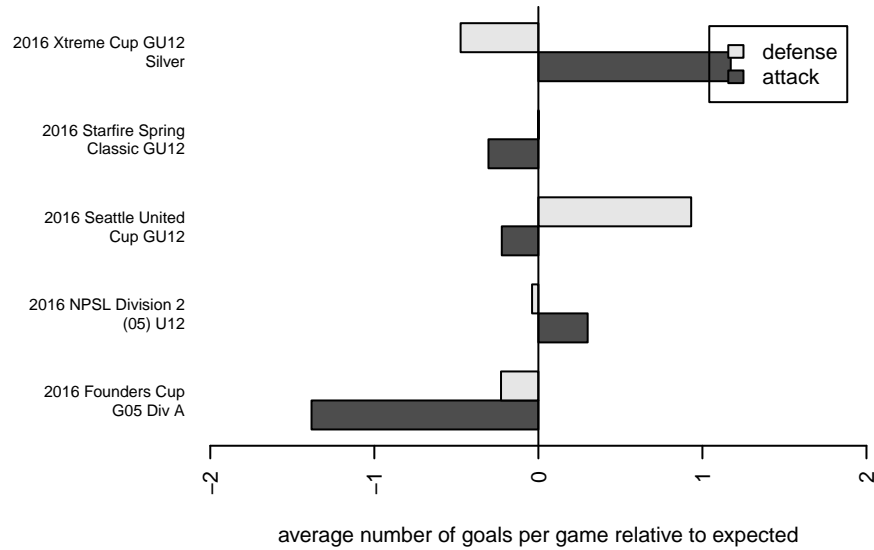

Performance relative to 13 month average