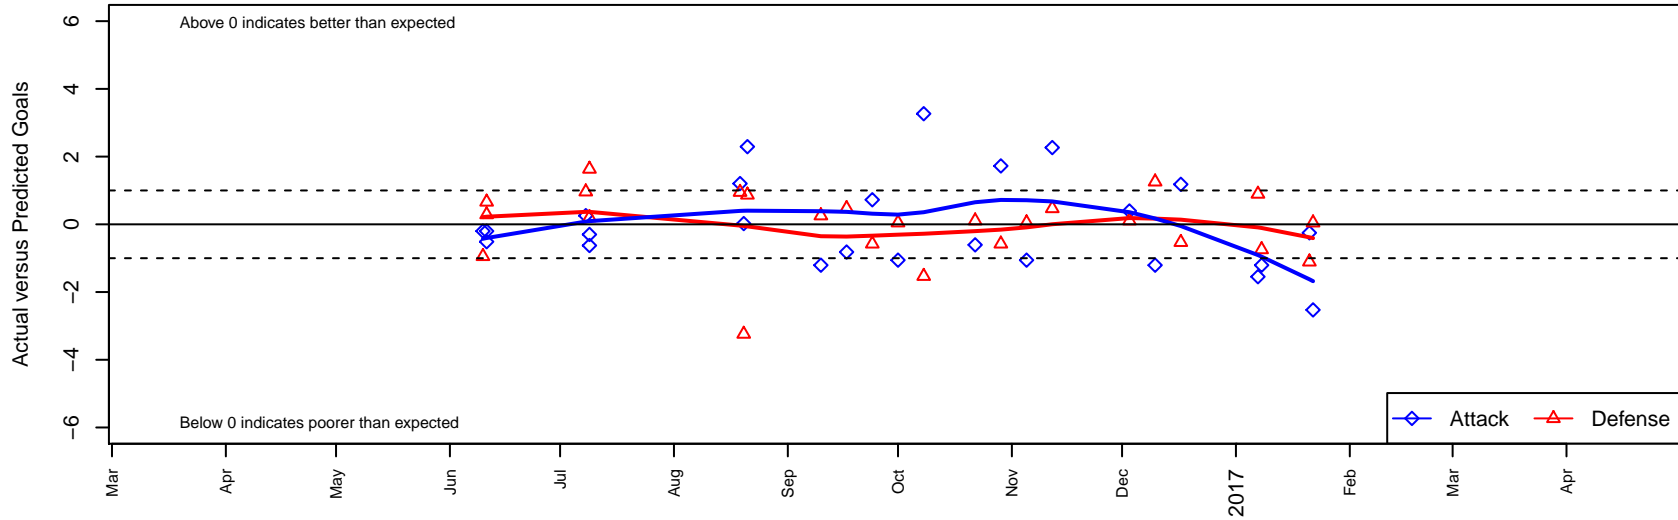

# Seattle United S Blue G05

Seattle United Regional  
 Seattle, WA  
 G05 total strength=535  
 attack=0.38 defense=0.42  
 fall league = NPSL Div 2 (05) U12

alt names used:  
 Seattle United G05 South Blue  
 Seattle United G05 South Blue  
 Seattle United South G05 Blue  
 SU South G05 Blue  
 Seattle United South G05 Blue

Venues played:  
 2016 Starfire Spring Classic GU12  
 2016 Seattle United Cup GU12  
 2016 Xtreme Cup GU12 Silver  
 2016 NPSL Division 2 (05) U12  
 2016 Founders Cup G05 Div A

**Seattle United S Blue G05**  
 Dots are actual minus expected GF (blue circles) and GA (red triangles).  
 Blue line is smoothed change in attack strength. Red is smoothed change in defense strength.

**attack and defense variance (black dot)  
relative to other teams  
and top 10 in region**

**attack and defense rating  
relative to others at age  
and all opponents in last 13 months**

- PSPL-Inland Copa 2 North U12
- PSPL-Inland Copa 2 West U12
- PSPL Classic 2 U12
- PSPL Copa U12
- NPSL Div 3 (05) U12
- PSPL-Inland Copa 1 U12
- PSPL Classic 1 U12
- NPSL Div 2 (05) U12
- RCL G05 Div 4 9Aside
- IPL East U12
- NPSL Div 1 (05) U12
- PSPL WSPL 2 East U12
- RCL G05 Div 3 9Aside
- PSPL WSPL 2 West U12
- PSPL WSPL 1 U12
- RCL G05 Div 2 9Aside
- RCL G05 Div 1 9Aside